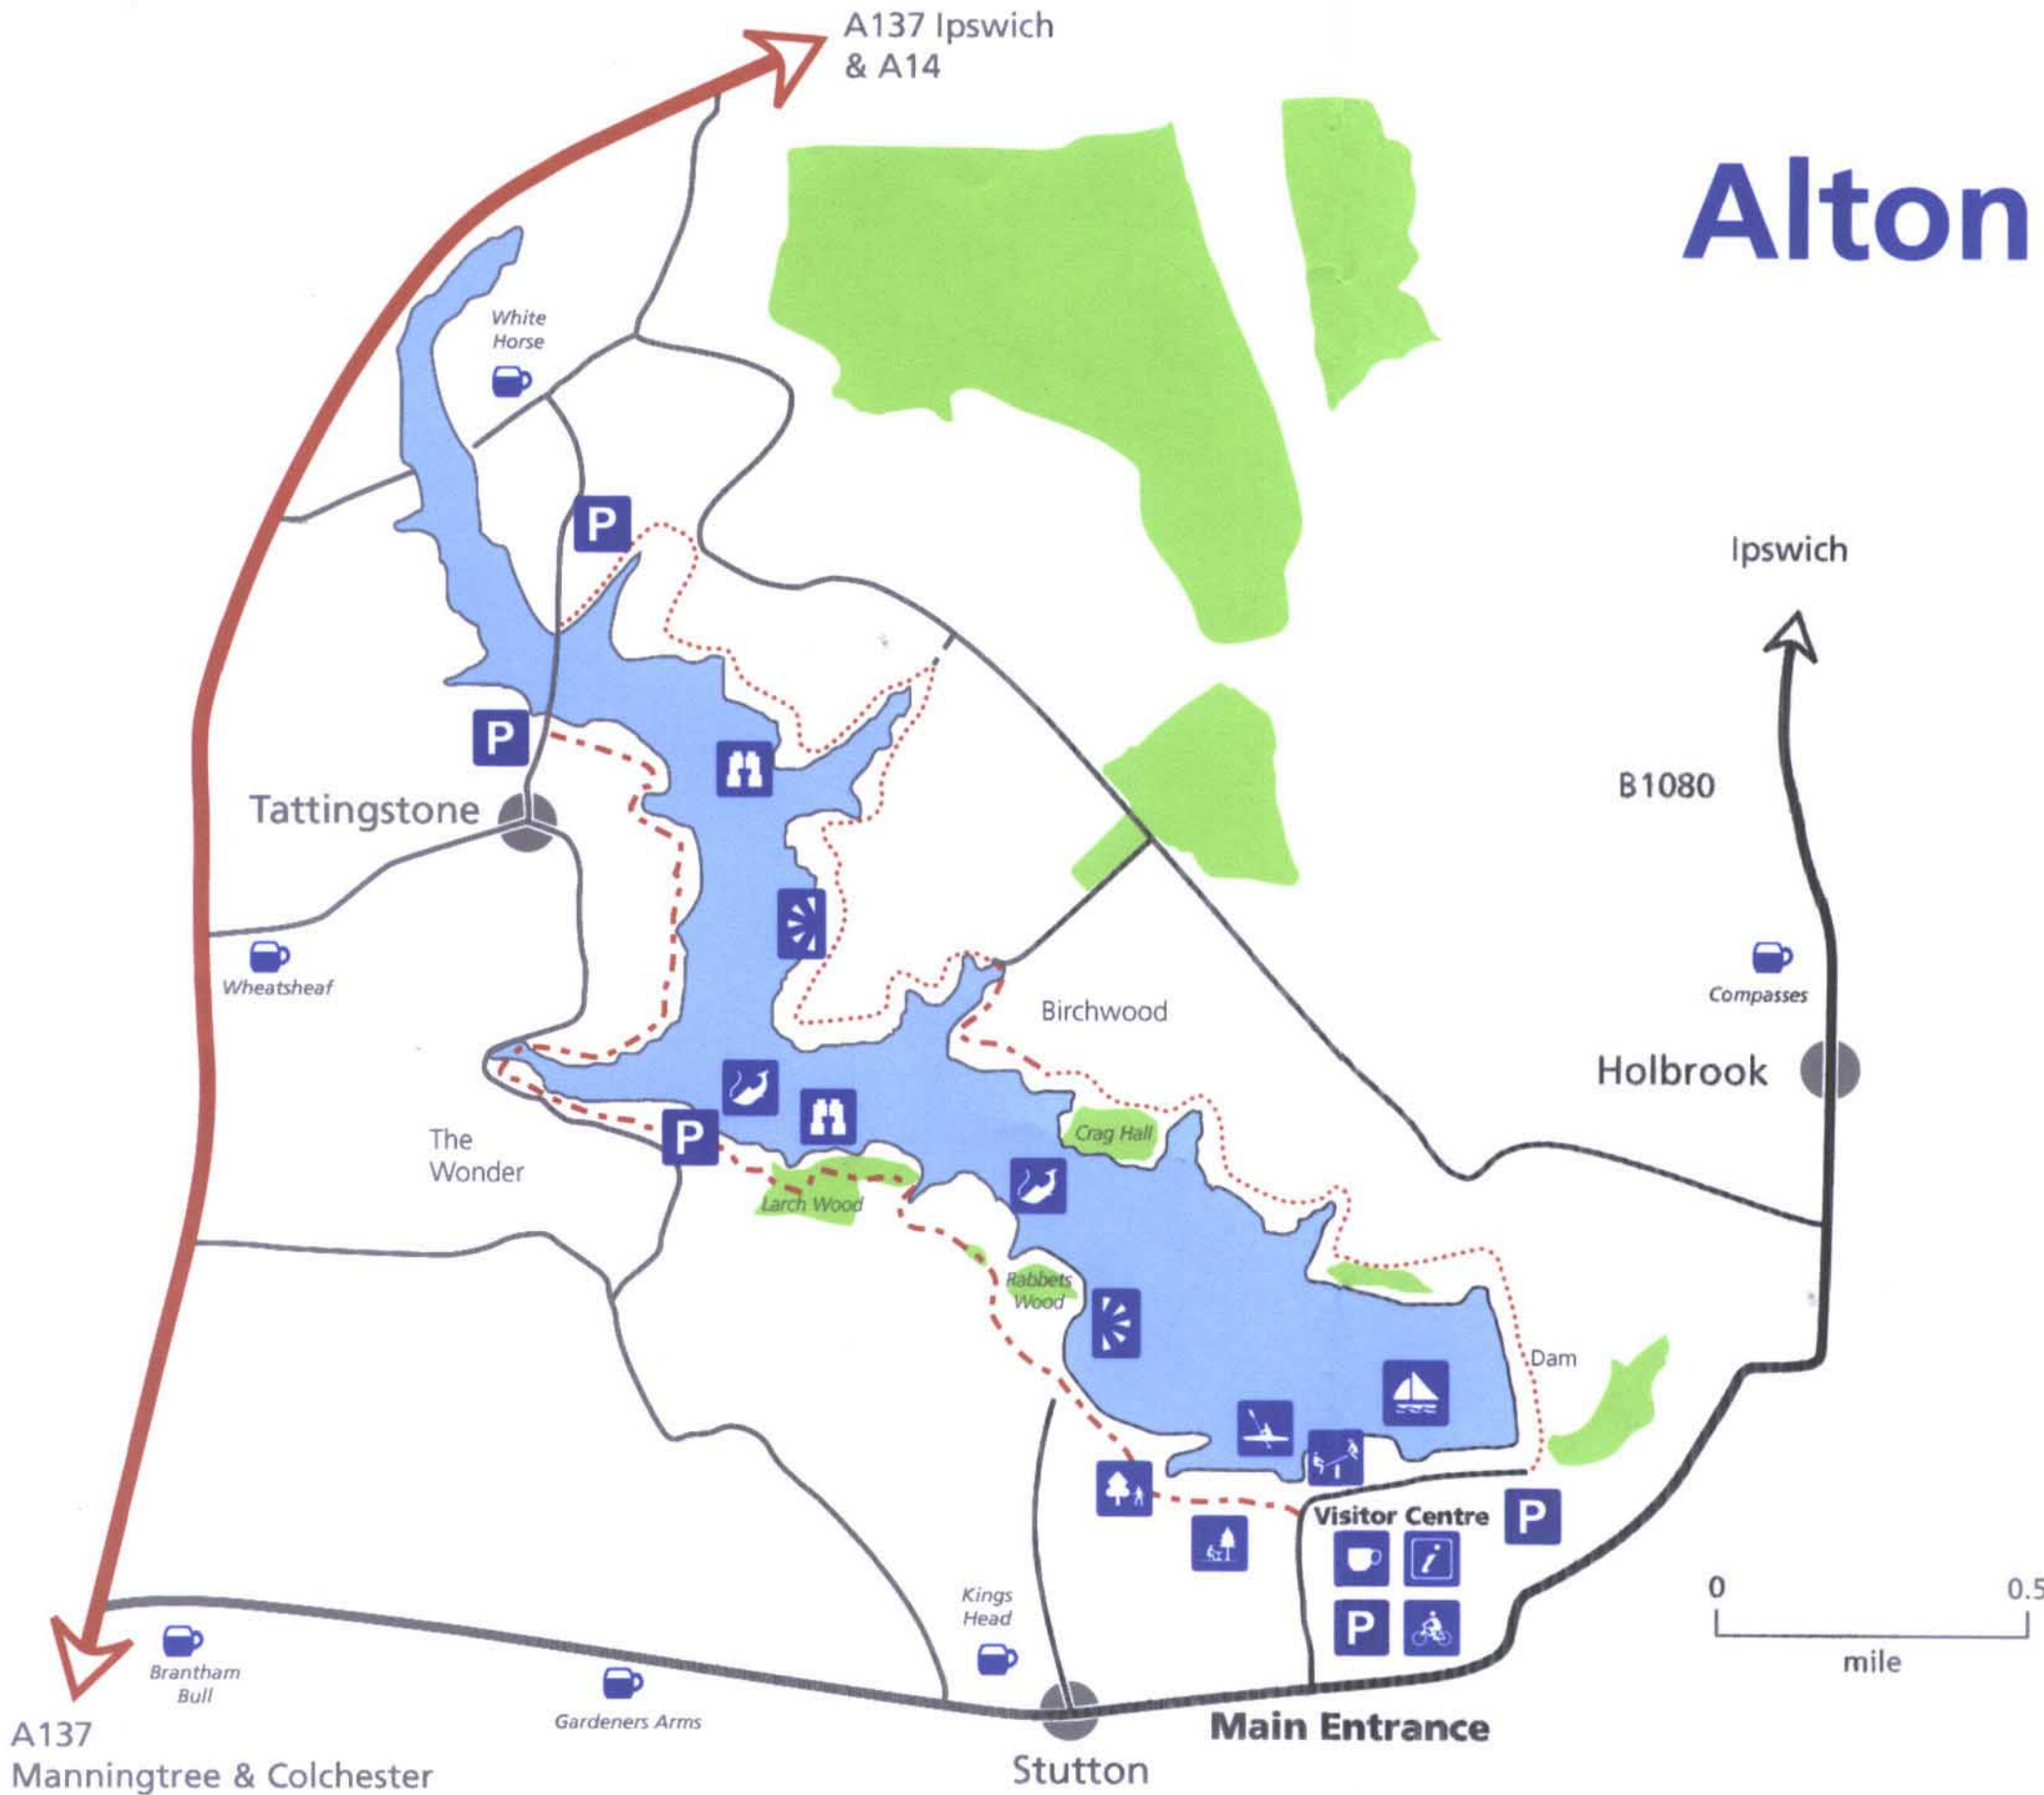

Alton Water

Key

-  water sports centre
-  sailing
-  cycle hire
-  children's play area
-  cafe
-  fishing
-  picnic site
-  walk
-  viewpoint
-  information
-  public bird hide
-  parking
-  woodland
-  unsurfaced cycle track
-  surfaced cycle track
-  pubs

Car parking - annual permits available from Visitor Centre